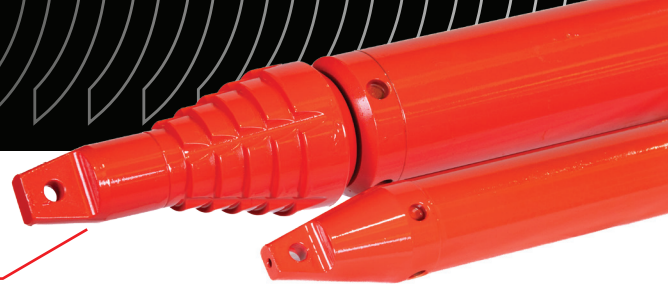

PNEUVIBE
Pneumatic & Hydraulic Equipment

EARTH PIERCING

Used for the creation of a round cavity in displaceable soil into which conduits for water, gas, electricity and telecommunications cables can be easily installed

PNEUVIBE Earth Piercers are
manufactured in Australia

www.pneuvibe.com.au

58 De Havilland Road, Mordialloc VIC 3195 AUSTRALIA
P: +61 3 9580 9501 | E: sales@pneuvibe.com.au

EARTH PIERCERS

PneuVibe impact moles are equipped with a quarter turn reverse function, self-aligning piston valve and replaceable piston seals.

THE EARTH PIERCER - A highly reliable & productive piece of technology

PneuVibe offers two alternative head designs for the earth piercer depending upon varying soil conditions.

A fixed tapered head for the easy going, soft and sandy conditions and a high impact chiseling moving head for the hard type of conditions that include clay and firm compacted soil.

This pneumatic piercing tool is manufactured from high grade alloy steels, heat treated to maximum hardness, resulting in an extremely long life on the wear faces.

PneuVibe impact moles are equipped with a quarter turn reverse function, self-aligning piston valve and replaceable piston seals. This all combines to result in an easy start, seamless to use, and highly productive tool.